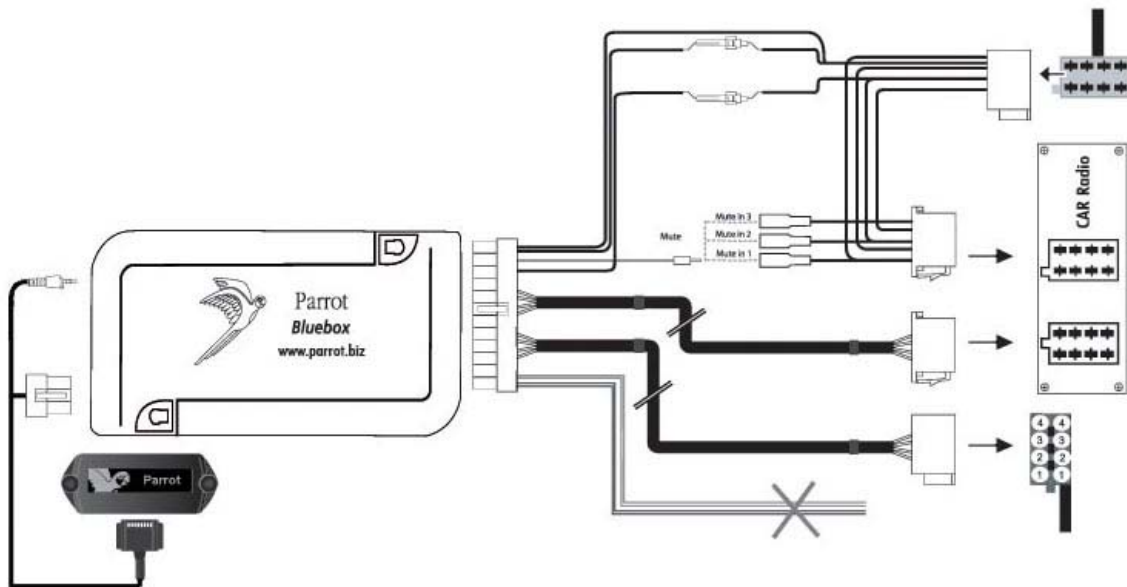

Wiring for VW

ISO connection on radio

Car models :

Beetle : > 1998 Bora : > 1998 Caddy : 1995-2003 Caravelle : > 1991 Corrado : > 1989 Fox Wagon/Sedan : > 1987 Golf 1 : 1980 - 1985 Golf 2: 1985 - 1992 Golf 3 : 1992 - 1997 Golf 4 : 1998 - 2003 Jetta : 1992-2004 LT : > 1997	Lupo : > 1999 Multivan : > 2003 Passat : 1994 - 2005 Polo : 1990 - 2005 Sharan : 1995 – 2000 Sharan (Beta & Gamma): > 2000 Touran : > 2003 Touareg : > 2003 Transporter : > 1991-1998 Transporter T4/T5/T6 : > 1998 Vento : 1992-1997

Mounting Procedure for Parrot MK6100

Note :

- In some VW cars, the 12V ignition isn't present on the VW harness so you need to connect it to another place (Fuse box,...)
- Mute position can be different on some radio. Please also check the wiring diagram on your radio instruction to respect the correct wiring.
- If your audio system is equipped with an external amplifier, you don't need this adapter. Another solution can be used.