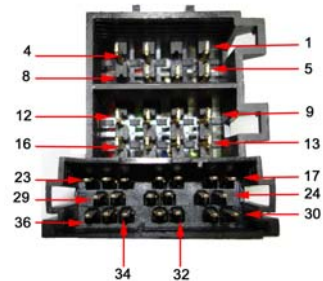

Opel Audio

N°		Color	Description
16		Green	Rear left speaker +
15		White	Front left speaker +
14		Grey	Front Right speaker +
13		Violet	Rear Right speaker +
12		Green Black	Rear Left speaker -
11		White Black	Front Left speaker -
10		Grey Black	Front Right speaker-
9		Black Violet	Rear Right speaker -