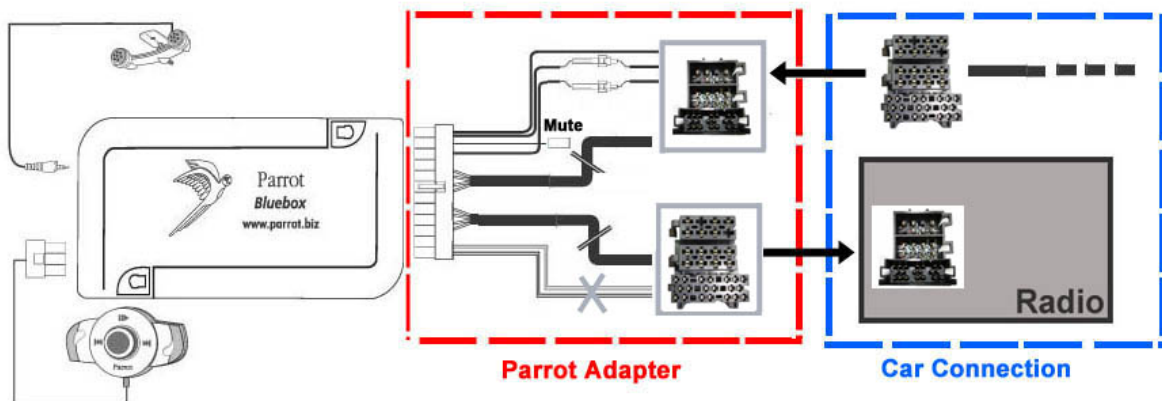

Wiring for Opel

ISO Adapter : PC070010AA

Car's models :

Agila	> 2000	
Astra F&G	1991-2003	2000 Series (radio)
Astra H	> 2004	2000 Series (radio)
Combo	2000 - 2003	2000 Series (radio)
Corsa	2000 - 2004	
Frontera	1999 - 2005	
Meriva	2003 - 2004	
Movano	2000 - 7/2006	
Omega C	1994 - 1998	Without Bose amplifier
Vectra C	2002 - 2004	2000 Series (radio)
Vivaro	2001 - 7/2006	
Zafira	2003 - 2005	CDR 1100

Reference : PC070010AA

If you are interested, contact our sales department :

sales@parrot.com

Mounting Procedure for Parrot MK6000

Parrot MK6000 connection

Pin	Color	Function	
		Color	Function
1	Purple Black		Rear Right Speaker -
2	Grey black		Front Right Speaker -
3	White black		Front Left Speaker -
4	Green black		Rear Left Speaker -
5	Green black		Rear Left Radio Speaker -
6	White black		Front Left Radio Speaker -
7	Grey black		Front right Radio Speaker +
8	Purple Black		Rear Right Radio Speaker +
9	Red		Line in 1P
10	White		Line in 2P
11	Yellow		Mute
12	Black		Ground
13	Purple		Rear Right Speaker -
14	Grey		Front Right Speaker -
15	White		Front Left Speaker -
16	Green		Rear Left Speaker -
17	Green		Rear Left Radio Speaker +
18	White		Front Left Radio Speaker +
19	Grey		Front right Radio Speaker +
20	Purple		Rear Right Radio Speaker +
21			Line in 1M
22			Line in 2M
23			12V Key (Fuse)
24			12 V (Fuse)

Power connectors

Pin Number	Couleur	Description
1	White	Mute In 1
2	Yellow	Mute In 2
3	Blue	Mute In 3
4	Orange	+ 12V Memory
5	Green	
6	Brown	
7	Red	+ 12 V Permanent
8	Black	Masse

Audio connectors

Pin Number	Couleur	Description
1	Grey	Rear right speaker +
2	White	Rear right speaker -
3	Blue	Front right speaker +
4	Green	Front right speaker -
5	Red	Front left speaker +
6	Orange	Front left speaker -
7	Bronw	Rear left speaker +
8	Black	Rear left speaker -

Opel Supply

N°		Color	Description
2		Yellow	+12 V Ignition
8		Red	+12 Permanent
4		Black	Ground