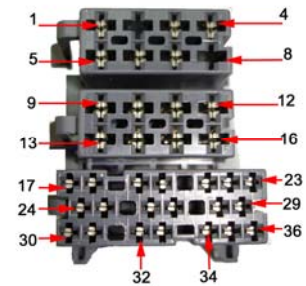

Reference : PC070010AA

If you are interested, contact our sales department :

sales@parrot.com

Mounting Procedure for Parrot MK6000

Parrot MK6000 connection

Pin	Color	Function	
		Color	Function
1	Purple Black		Rear Right Speaker -
2	Grey black		Front Right Speaker -
3	White black		Front Left Speaker -
4	Green black		Rear Left Speaker -
5	Green black		Rear Left Radio Speaker -
6	White black		Front Left Radio Speaker -
7	Grey black		Front right Radio Speaker +
8	Purple Black		Rear Right Radio Speaker +
9	Red		Line in 1P
10	White		Line in 2P
11	Yellow		Mute
12	Black		Ground
13	Purple		Rear Right Speaker -
14	Grey		Front Right Speaker -
15	White		Front Left Speaker -
16	Green		Rear Left Speaker -
17	Green		Rear Left Radio Speaker +
18	White		Front Left Radio Speaker +
19	Grey		Front right Radio Speaker +
20	Purple		Rear Right Radio Speaker +
21			Line in 1M
22			Line in 2M
23			12V Key (Fuse)
24			12 V (Fuse)

Power connectors

Pin Number	Couleur	Description
1	White	Mute In 1
2	Yellow	Mute In 2
3	Blue	Mute In 3
4	Orange	+ 12V Memory
5	Green	
6	Brown	
7	Red	+ 12 V Permanent
8	Black	Masse

Audio connectors

Pin Number	Couleur	Description
1	Grey	Rear right speaker +
2	White	Rear right speaker -
3	Blue	Front right speaker +
4	Green	Front right speaker -
5	Red	Front left speaker +
6	Orange	Front left speaker -
7	Bronw	Rear left speaker +
8	Black	Rear left speaker -

ISO Adapter connections

Opel Audio

N°		Color	Description
16		Green	Rear left speaker +
15		White	Front left speaker +
14		Grey	Front Right speaker +
13		Violet	Rear Right speaker +
12		Green Black	Rear Left speaker -
11		White Black	Front Left speaker -
10		Grey Black	Front Right speaker-
9		Black Violet	Rear Right speaker -