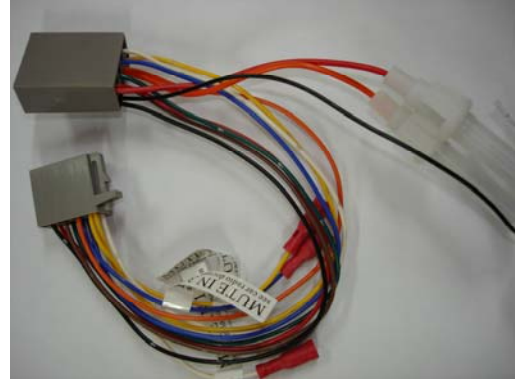

Parrot CK3000 / CK3100 / CK3300 / CK3500 connections

Car kit Parrot Battery

Pin Number		Couleur	Description
1		White	Mute In 1
2		Yellow	Mute In 2
3		Blue	Mute In 3
4		Orange	+ 12V Memory
5		Green	
6		Brown	
7		Red	+ 12 V Permanent
8		Black	Masse

Car kit Parrot, car's speakers

Pin Number		Couleur	Description
1		Grey	Rear right speaker +
2		White	Rear right speaker -
3		Blue	Front right speaker +
4		Green	Front right speaker -
5		Red	Front left speaker +
6		Orange	Front left speaker -
7		Bronw	Rear left speaker +
8		Black	Rear left speaker -

Opel Supply

N°		Color	Description
2		Yellow	+12 V Ignition
8		Red	+12 Permanent
4		Black	Ground

Opel Audio

N°		Color	Description
16		Green	Rear left speaker +
15		White	Front left speaker +
14		Grey	Front Right speaker +
13		Violet	Rear Right speaker +
12		Green Black	Rear Left speaker -
11		White Black	Front Left speaker -
10		Grey Black	Front Right speaker-
9		Black Violet	Rear Right speaker -