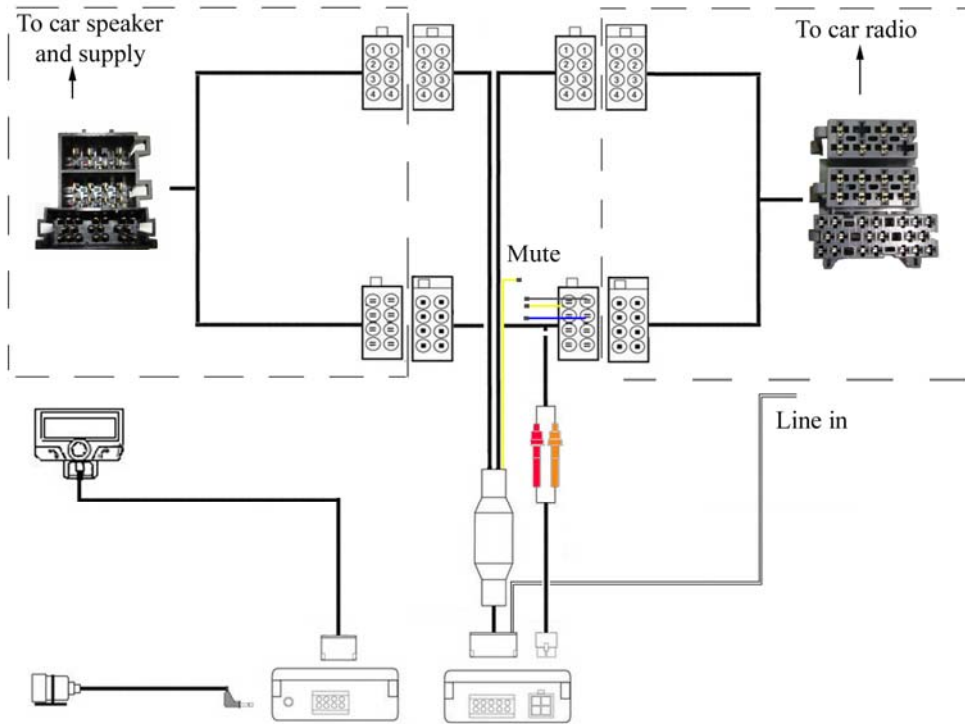

Same mounting procedure for CK3300, CK3500

Parrot CK3000 / CK3100 / CK3300 / CK3500 connections

Car kit Parrot Battery

Pin Number		Couleur	Description
1		White	Mute In 1
2		Yellow	Mute In 2
3		Blue	Mute In 3
4		Orange	+ 12V Memory
5		Green	
6		Brown	
7		Red	+ 12 V Permanent
8		Black	Masse