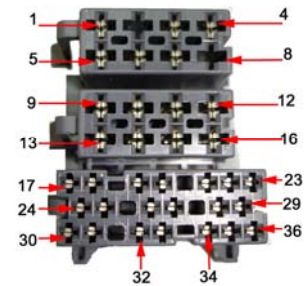

Car kit Parrot, car's speakers

Pin Number		Couleur	Description
1		Grey	Rear right speaker +
2		White	Rear right speaker -
3		Blue	Front right speaker +
4		Green	Front right speaker -
5		Red	Front left speaker +
6		Orange	Front left speaker -
7		Bronw	Rear left speaker +
8		Black	Rear left speaker -

ISO Adapter connections

Opel Audio

N°		Color	Description
16		Green	Rear left speaker +
15		White	Front left speaker +
14		Grey	Front Right speaker +
13		Violet	Rear Right speaker +
12		Green Black	Rear Left speaker -
11		White Black	Front Left speaker -
10		Grey Black	Front Right speaker-
9		Black Violet	Rear Right speaker -