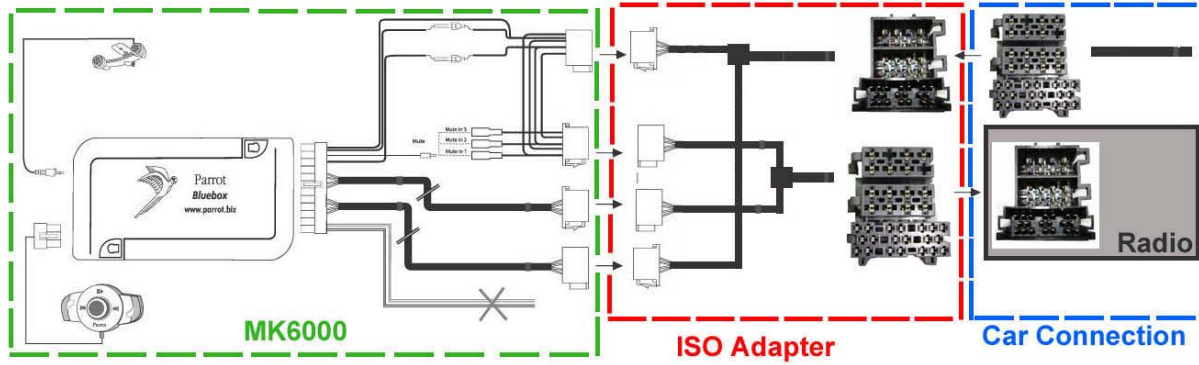

Opel Supply

N°		Color	Description
2		Yellow	+12 V Ignition
8		Red	+12 Permanent
4		Black	Ground

Mounting Procedure for Parrot 3200 Ls Color

Same mounting procedure for Parrot 3400 Ls GPS

Mounting Procedure for Parrot MK6000