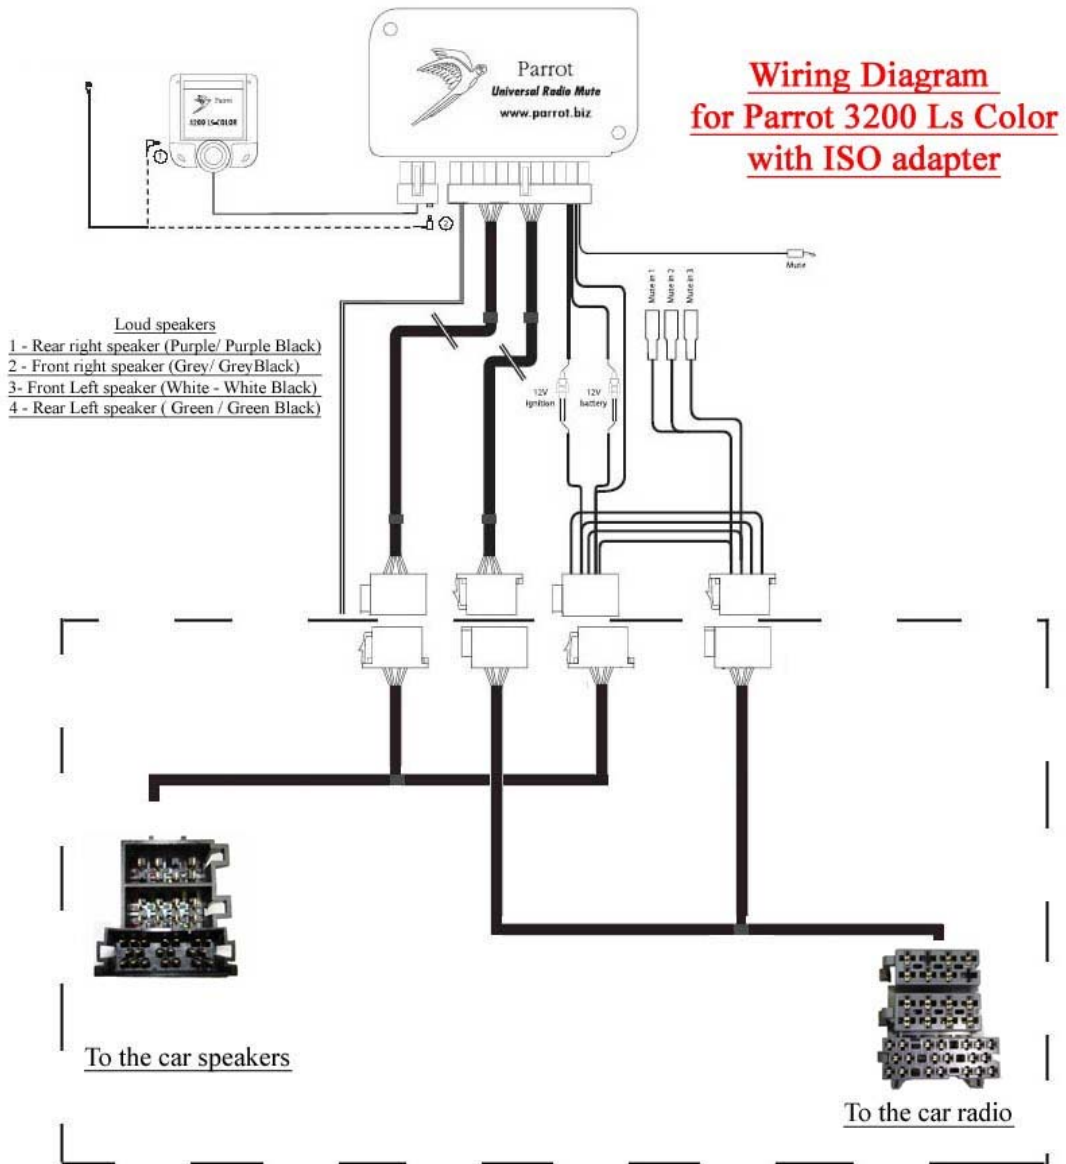

ISO Adapter connections

Opel Audio

N°		Color	Description
16		Green	Rear left speaker +
15		White	Front left speaker +
14		Grey	Front Right speaker +
13		Violet	Rear Right speaker +
12		Green Black	Rear Left speaker -
11		White Black	Front Left speaker -
10		Grey Black	Front Right speaker-
9		Black Violet	Rear Right speaker -

Opel Supply

N°		Color	Description
2		Yellow	+12 V Ignition
8		Red	+12 Permanent
4		Black	Ground

Opel Audio

N°		Color	Description
16		Green	Rear left speaker +
15		White	Front left speaker +
14		Grey	Front Right speaker +
13		Violet	Rear Right speaker +
12		Green Black	Rear Left speaker -
11		White Black	Front Left speaker -
10		Grey Black	Front Right speaker-
9		Black Violet	Rear Right speaker -

Opel Supply

N°		Color	Description
2		Yellow	+12 V Ignition
8		Red	+12 Permanent
4		Black	Ground

Mounting Procedure for Parrot 3200 Ls Color

Same mounting procedure for Parrot 3400 Ls GPS