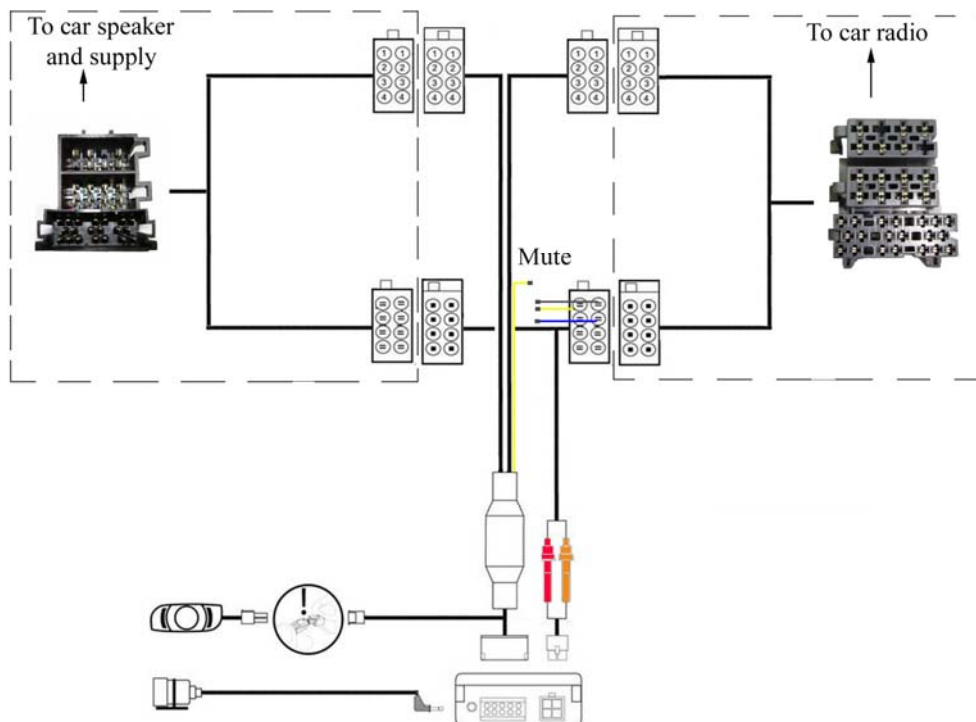

Mounting Procedure for CK3000 Evolution

Same mounting procedure for CK3000

Mounting Procedure for CK3100