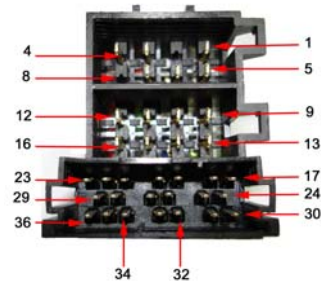

Opel Audio

N°		Color	Description
16		Green	Rear left speaker +
15		White	Front left speaker +
14		Grey	Front Right speaker +
13		Violet	Rear Right speaker +
12		Green Black	Rear Left speaker -
11		White Black	Front Left speaker -
10		Grey Black	Front Right speaker-
9		Black Violet	Rear Right speaker -