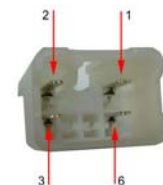

ISO Adapter connections

Lexus Audio

N°		Connector	Color	Description
2		Lexus 2	Green	Rear left speaker +
2		Lexus 1	White	Front left speaker +
1		Lexus 1	Grey	Front Right speaker +
1		Lexus 2	Violet	Rear Right speaker +
3		Lexus 2	Green Black	Rear Left speaker -
9		Lexus 1	White Black	Front Left speaker -
10		Lexus 1	Grey Black	Front Right speaker-
6		Lexus 2	Black Violet	Rear Right speaker -

Lexus Supply

N°		Connector	Color	Description
3		Lexus 1	Red	+12 V Permanent
4		Lexus 1	Orange	+12 Ignition
8		Lexus 1	Black	Ground

Lexus Audio

N°		Connector	Color	Description
2		Lexus 4	Green	Rear left speaker +
2		Lexus 3	White	Front left speaker +
1		Lexus 3	Grey	Front Right speaker +
1		Lexus 4	Violet	Rear Right speaker +
3		Lexus 4	Green Black	Rear Left speaker -
9		Lexus 3	White Black	Front Left speaker -
10		Lexus 3	Grey Black	Front Right speaker-
6		Lexus 4	Black Violet	Rear Right speaker -

Lexus Supply

N°		Connector	Color	Description
3		Lexus 3	Red	+12 V Permanent
4		Lexus 3	Orange	+12 Ignition
8		Lexus 3	Black	Ground

Lexus 4