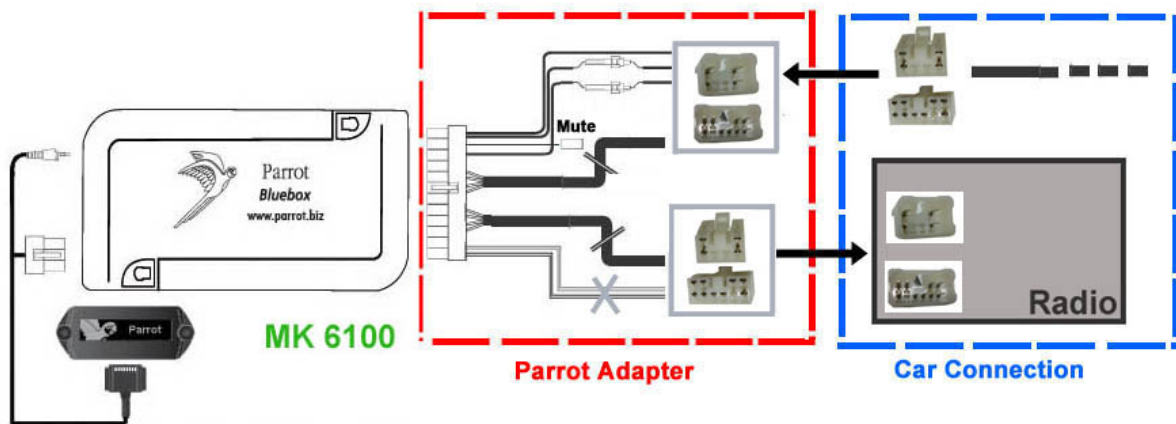

Reference : PC070006AA

If you are interested, contact our sales department :

sales@parrot.fr

Mounting Procedure for Parrot MK6100

Parrot MK6100 connectors :

 <p>P1</p>	Pin		Color	Function
	1		Purple Black	Rear Right Speaker -
	2		Grey black	Front Right Speaker -
	3		White black	Front Left Speaker -
	4		Green black	Rear Left Speaker -
	5		Green black	Rear Left Radio Speaker -
	6		White black	Front Left Radio Speaker -
	7		Grey black	Front right Radio Speaker +
	8		Purple Black	Rear Right Radio Speaker +
	9		Red	Line in 1P
	10		White	Line in 2P
	11		Yellow	Mute
	12		Black	Ground
	13		Purple	Rear Right Speaker -
	14		Grey	Front Right Speaker -
	15		White	Front Left Speaker -
	16		Green	Rear Left Speaker -
	17		Green	Rear Left Radio Speaker +
	18		White	Front Left Radio Speaker +
	19		Grey	Front right Radio Speaker +
	20		Purple	Rear Right Radio Speaker +
	21			Line in 1M
	22			Line in 2M
	23			12V Key (Fuse)
24			12 V (Fuse)	

Pin Number		Couleur	Description
1		Grey	Rear right speaker +
2		White	Rear right speaker -
3		Blue	Front right speaker +
4		Green	Front right speaker -
5		Red	Front left speaker +
6		Orange	Front left speaker -
7		Bronw	Rear left speaker +
8		Black	Rear left speaker -

ISO Adapter connections

Lexus Audio

N°		Connector	Color	Description
2		Lexus 2	Green	Rear left speaker +
2		Lexus 1	White	Front left speaker +
1		Lexus 1	Grey	Front Right speaker +
1		Lexus 2	Violet	Rear Right speaker +
3		Lexus 2	Green Black	Rear Left speaker -
9		Lexus 1	White Black	Front Left speaker -
10		Lexus 1	Grey Black	Front Right speaker-
6		Lexus 2	Black Violet	Rear Right speaker -