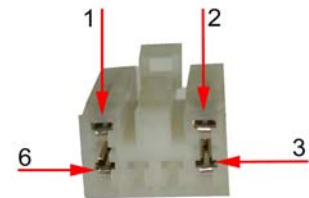

ISO Adapter connections

Lexus Audio

N°		Connector	Color	Description
2		Lexus 2	Green	Rear left speaker +
2		Lexus 1	White	Front left speaker +
1		Lexus 1	Grey	Front Right speaker +
1		Lexus 2	Violet	Rear Right speaker +
3		Lexus 2	Green Black	Rear Left speaker -
9		Lexus 1	White Black	Front Left speaker -
10		Lexus 1	Grey Black	Front Right speaker-
6		Lexus 2	Black Violet	Rear Right speaker -

Lexus Supply

N°		Connector	Color	Description
3		Lexus 1	Red	+12 V Permanent
4		Lexus 1	Orange	+12 Ignition
8		Lexus 1	Black	Ground

Lexus 2

Lexus Audio

N°		Connector	Color	Description
2		Lexus 4	Green	Rear left speaker +
2		Lexus 3	White	Front left speaker +
1		Lexus 3	Grey	Front Right speaker +
1		Lexus 4	Violet	Rear Right speaker +
3		Lexus 4	Green Black	Rear Left speaker -
9		Lexus 3	White Black	Front Left speaker -
10		Lexus 3	Grey Black	Front Right speaker-
6		Lexus 4	Black Violet	Rear Right speaker -

Lexus Supply

N°		Connector	Color	Description
3		Lexus 3	Red	+12 V Permanent
4		Lexus 3	Orange	+12 Ignition
8		Lexus 3	Black	Ground