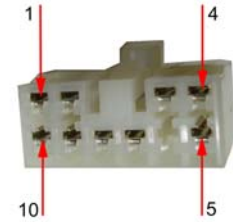

ISO Adapter connections

Lexus Audio

N°		Connector	Color	Description
2		Lexus 2	Green	Rear left speaker +
2		Lexus 1	White	Front left speaker +
1		Lexus 1	Grey	Front Right speaker +
1		Lexus 2	Violet	Rear Right speaker +
3		Lexus 2	Green Black	Rear Left speaker -
9		Lexus 1	White Black	Front Left speaker -
10		Lexus 1	Grey Black	Front Right speaker-
6		Lexus 2	Black Violet	Rear Right speaker -

Lexus 1

Lexus Supply

N°		Connector	Color	Description
3		Lexus 1	Red	+12 V Permanent
4		Lexus 1	Orange	+12 Ignition
8		Lexus 1	Black	Ground