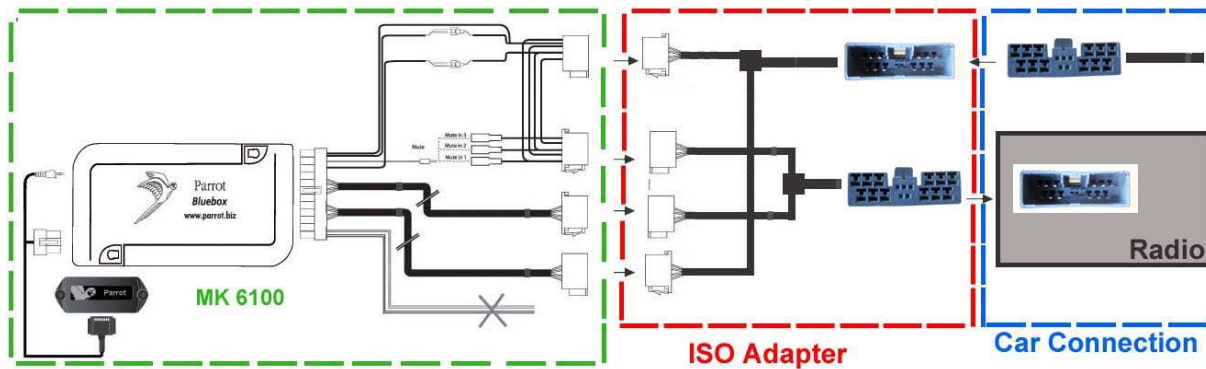

## Parrot MK6100 connectors :

 <p>P1</p>	Pin		Color	Function
	1		Purple Black	Rear Right Speaker -
	2		Grey black	Front Right Speaker -
	3		White black	Front Left Speaker -
	4		Green black	Rear Left Speaker -
	5		Green black	Rear Left Radio Speaker -
	6		White black	Front Left Radio Speaker -
	7		Grey black	Front right Radio Speaker +
	8		Purple Black	Rear Right Radio Speaker +
	9		Red	Line in 1P
	10		White	Line in 2P
	11		Yellow	Mute
	12		Black	Ground
	13		Purple	Rear Right Speaker -
	14		Grey	Front Right Speaker -
	15		White	Front Left Speaker -
	16		Green	Rear Left Speaker -
	17		Green	Rear Left Radio Speaker +
	18		White	Front Left Radio Speaker +
	19		Grey	Front right Radio Speaker +
	20		Purple	Rear Right Radio Speaker +
	21			Line in 1M
	22			Line in 2M
	23			12V Key (Fuse)
24			12 V (Fuse)	