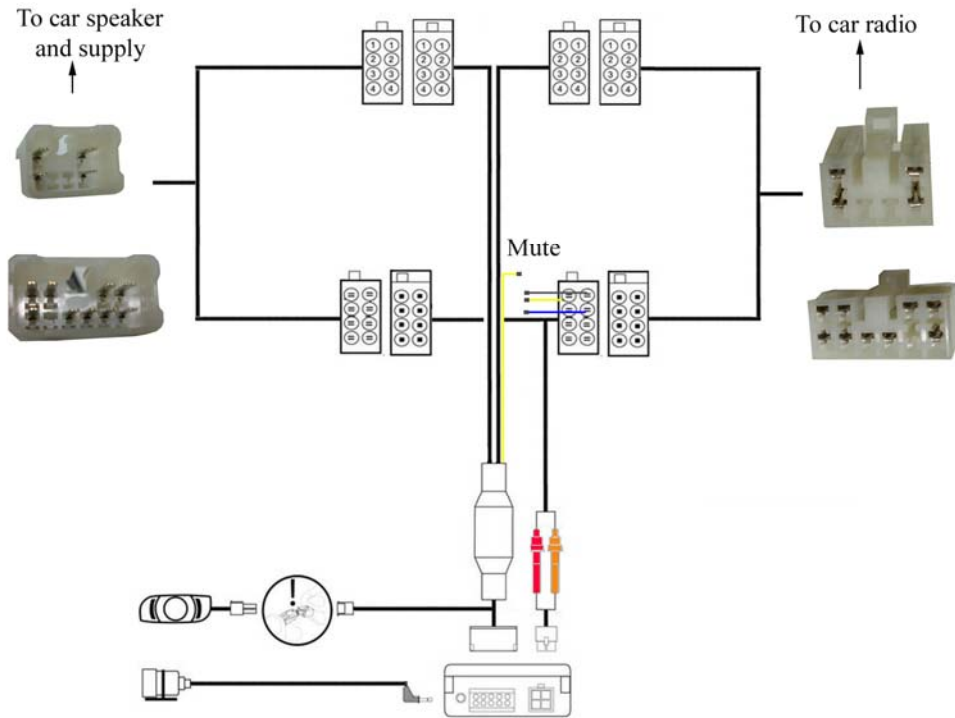

Mounting Procedure for CK3000 Evolution

Same mounting procedure for CK3000