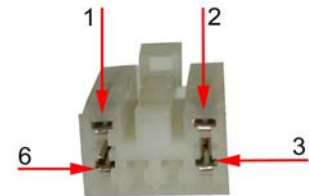

Toyota Audio

N°	Connector	Color	Description
2	Toyota 2	Green	Rear left speaker +
2	Toyota 1	White	Front left speaker +
1	Toyota 1	Grey	Front Right speaker +
1	Toyota 2	Violet	Rear Right speaker +
3	Toyota 2	Green Black	Rear Left speaker -
9	Toyota 1	White Black	Front Left speaker -
10	Toyota 1	Grey Black	Front Right speaker-
6	Toyota 2	Black Violet	Rear Right speaker -

Toyota Supply

N°	Connector	Color	Description
3	Toyota 1	Red	+12 V Permanent
4	Toyota 1	Orange	+12 Ignition
8	Toyota 1	Black	Ground

Toyota 2

Toyota Audio

N°	Connector	Color	Description
2	Toyota 4	Green	Rear left speaker +
2	Toyota 3	White	Front left speaker +
1	Toyota 3	Grey	Front Right speaker +
1	Toyota 4	Violet	Rear Right speaker +
3	Toyota 4	Green Black	Rear Left speaker -
9	Toyota 3	White Black	Front Left speaker -
10	Toyota 3	Grey Black	Front Right speaker-
6	Toyota 4	Black Violet	Rear Right speaker -

Toyota Supply

N°	Connector	Color	Description
3	Toyota 3	Red	+12 V Permanent
4	Toyota 3	Orange	+12 Ignition
8	Toyota 3	Black	Ground