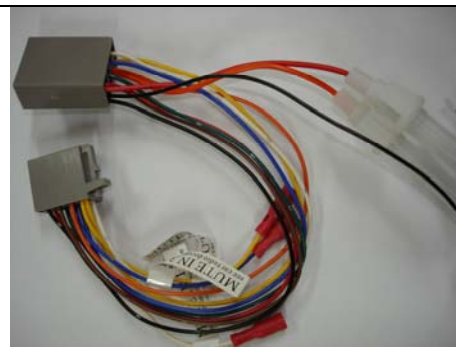

Car kit Parrot Battery

Pin Number	Couleur	Description
1	White	Mute In 1
2	Yellow	Mute In 2
3	Blue	Mute In 3
4	Orange	+ 12V Memory
5	Green	
6	Brown	
7	Red	+ 12 V Permanent
8	Black	Masse