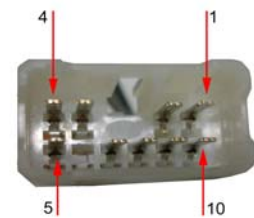

### Toyota Supply

N°	Connector	Color	Description
3	Toyota 1	Red	+12 V Permanent
4	Toyota 1	Orange	+12 Ignition
8	Toyota 1	Black	Ground

Toyota 2

### Toyota Audio

N°	Connector	Color	Description
2	Toyota 4	Green	Rear left speaker +
2	Toyota 3	White	Front left speaker +
1	Toyota 3	Grey	Front Right speaker +
1	Toyota 4	Violet	Rear Right speaker +
3	Toyota 4	Green Black	Rear Left speaker -
9	Toyota 3	White Black	Front Left speaker -
10	Toyota 3	Grey Black	Front Right speaker-
6	Toyota 4	Black Violet	Rear Right speaker -