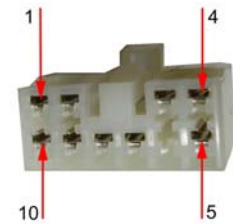

Toyota Audio

N°	Connector	Color	Description
2	Toyota 2	Green	Rear left speaker +
2	Toyota 1	White	Front left speaker +
1	Toyota 1	Grey	Front Right speaker +
1	Toyota 2	Violet	Rear Right speaker +
3	Toyota 2	Green Black	Rear Left speaker -
9	Toyota 1	White Black	Front Left speaker -
10	Toyota 1	Grey Black	Front Right speaker-
6	Toyota 2	Black Violet	Rear Right speaker -

Toyota 1

Toyota Supply

N°	Connector	Color	Description
3	Toyota 1	Red	+12 V Permanent
4	Toyota 1	Orange	+12 Ignition
8	Toyota 1	Black	Ground