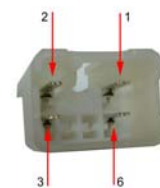

Toyota Audio

N°	Connector	Color	Description
2	Toyota 2	Green	Rear left speaker +
2	Toyota 1	White	Front left speaker +
1	Toyota 1	Grey	Front Right speaker +
1	Toyota 2	Violet	Rear Right speaker +
3	Toyota 2	Green Black	Rear Left speaker -
9	Toyota 1	White Black	Front Left speaker -
10	Toyota 1	Grey Black	Front Right speaker-
6	Toyota 2	Black Violet	Rear Right speaker -

Toyota Supply

N°	Connector	Color	Description
3	Toyota 1	Red	+12 V Permanent
4	Toyota 1	Orange	+12 Ignition
8	Toyota 1	Black	Ground

Toyota Audio

N°	Connector	Color	Description
2	Toyota 4	Green	Rear left speaker +
2	Toyota 3	White	Front left speaker +
1	Toyota 3	Grey	Front Right speaker +
1	Toyota 4	Violet	Rear Right speaker +
3	Toyota 4	Green Black	Rear Left speaker -
9	Toyota 3	White Black	Front Left speaker -
10	Toyota 3	Grey Black	Front Right speaker-
6	Toyota 4	Black Violet	Rear Right speaker -

Toyota Supply

N°	Connector	Color	Description
3	Toyota 3	Red	+12 V Permanent
4	Toyota 3	Orange	+12 Ignition
8	Toyota 3	Black	Ground

Toyota 4