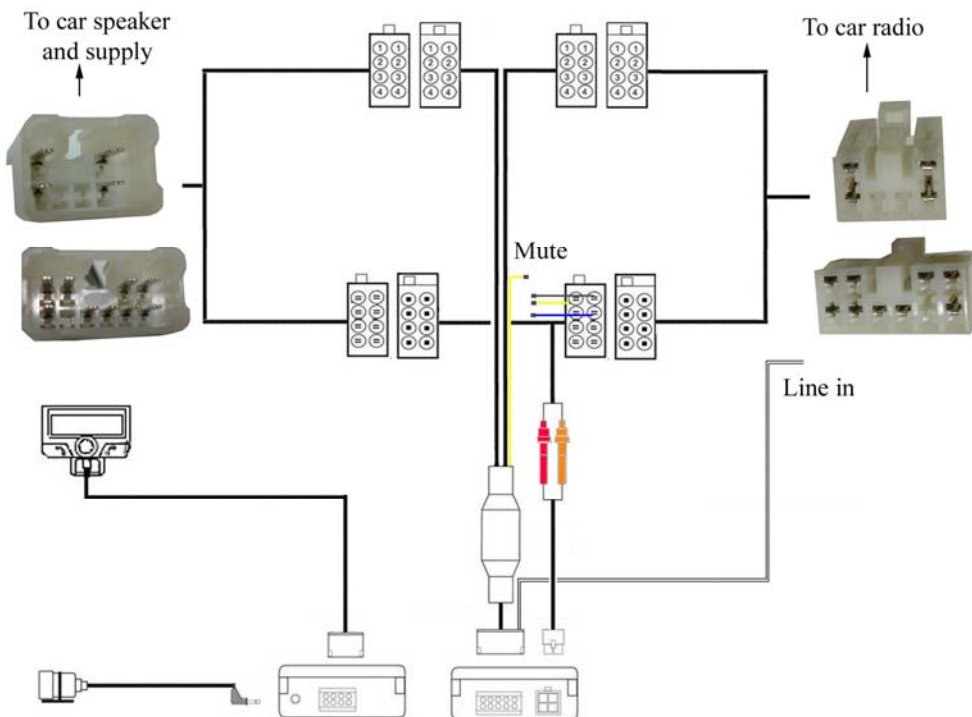

Mounting Procedure for CK3100

Same mounting procedure for CK3300, CK3500