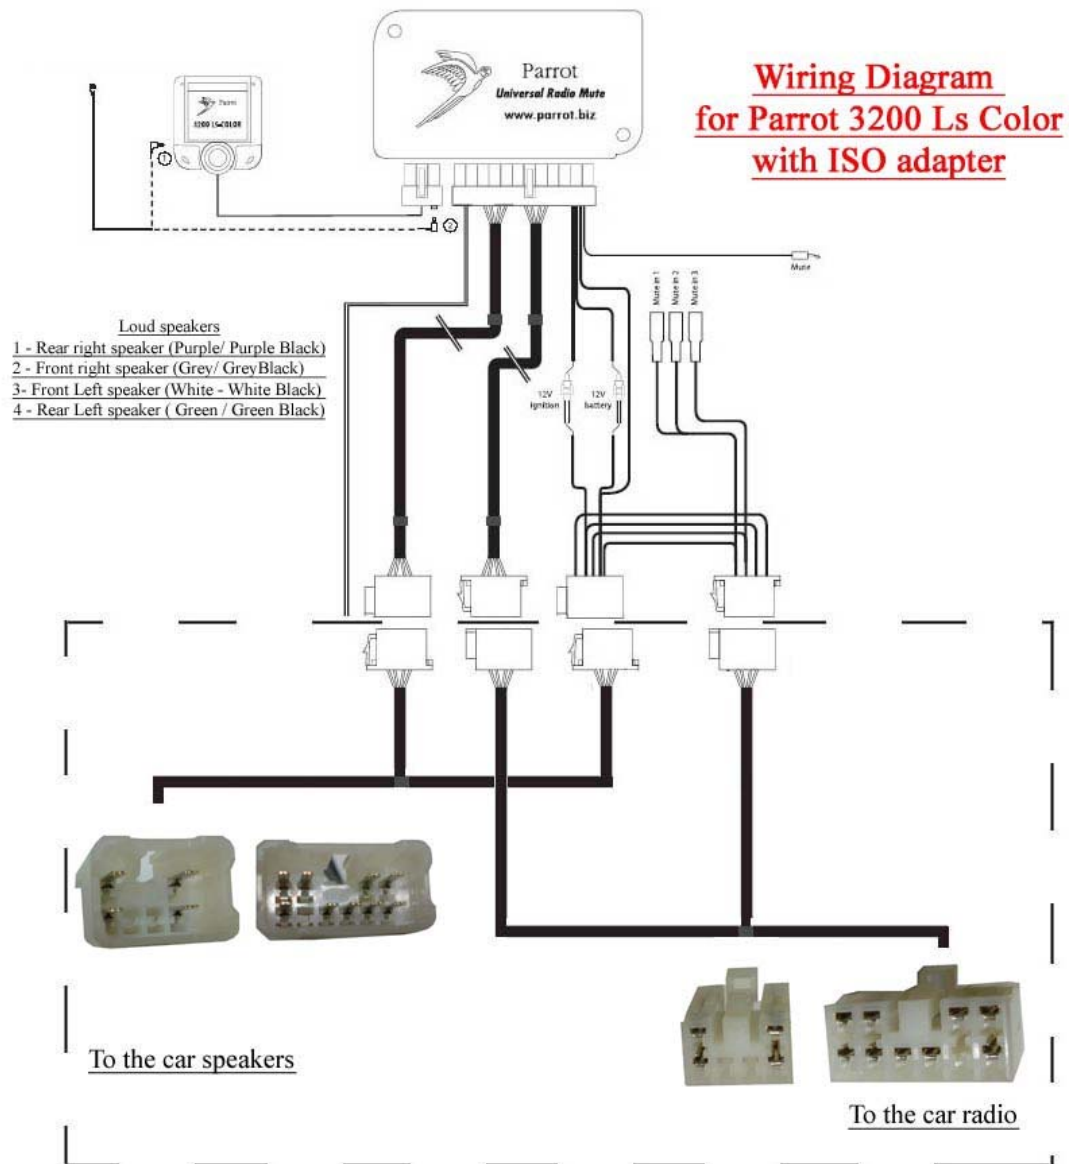

Mounting Procedure for Parrot 3200 Ls Color

Same mounting procedure for Parrot 3400 Ls GPS