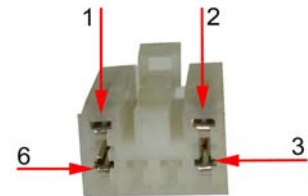

Lexus Audio

N°	Connector	Color	Description
2	Lexus 2	Green	Rear left speaker +
2	Lexus 1	White	Front left speaker +
1	Lexus 1	Grey	Front Right speaker +
1	Lexus 2	Violet	Rear Right speaker +
3	Lexus 2	Green Black	Rear Left speaker -
9	Lexus 1	White Black	Front Left speaker -
10	Lexus 1	Grey Black	Front Right speaker-
6	Lexus 2	Black Violet	Rear Right speaker -

Lexus Supply

N°	Connector	Color	Description
3	Lexus 1	Red	+12 V Permanent
4	Lexus 1	Orange	+12 Ignition
8	Lexus 1	Black	Ground

Lexus 2

Lexus Audio

N°	Connector	Color	Description
2	Lexus 4	Green	Rear left speaker +
2	Lexus 3	White	Front left speaker +
1	Lexus 3	Grey	Front Right speaker +
1	Lexus 4	Violet	Rear Right speaker +
3	Lexus 4	Green Black	Rear Left speaker -
9	Lexus 3	White Black	Front Left speaker -
10	Lexus 3	Grey Black	Front Right speaker-
6	Lexus 4	Black Violet	Rear Right speaker -

Lexus Supply

N°	Connector	Color	Description
3	Lexus 3	Red	+12 V Permanent
4	Lexus 3	Orange	+12 Ignition
8	Lexus 3	Black	Ground