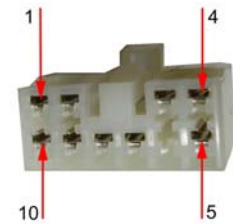

Lexus Audio

N°	Connector	Color	Description
2	Lexus 2	Green	Rear left speaker +
2	Lexus 1	White	Front left speaker +
1	Lexus 1	Grey	Front Right speaker +
1	Lexus 2	Violet	Rear Right speaker +
3	Lexus 2	Green Black	Rear Left speaker -
9	Lexus 1	White Black	Front Left speaker -
10	Lexus 1	Grey Black	Front Right speaker-
6	Lexus 2	Black Violet	Rear Right speaker -

Lexus 1

Lexus Supply

N°	Connector	Color	Description
3	Lexus 1	Red	+12 V Permanent
4	Lexus 1	Orange	+12 Ignition
8	Lexus 1	Black	Ground