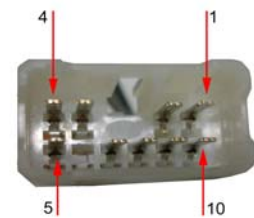

### Lexus Supply

N°	Connector	Color	Description
3	Lexus 1	Red	+12 V Permanent
4	Lexus 1	Orange	+12 Ignition
8	Lexus 1	Black	Ground

Lexus 2

### Lexus Audio

N°	Connector	Color	Description
2	Lexus 4	Green	Rear left speaker +
2	Lexus 3	White	Front left speaker +
1	Lexus 3	Grey	Front Right speaker +
1	Lexus 4	Violet	Rear Right speaker +
3	Lexus 4	Green Black	Rear Left speaker -
9	Lexus 3	White Black	Front Left speaker -
10	Lexus 3	Grey Black	Front Right speaker-
6	Lexus 4	Black Violet	Rear Right speaker -