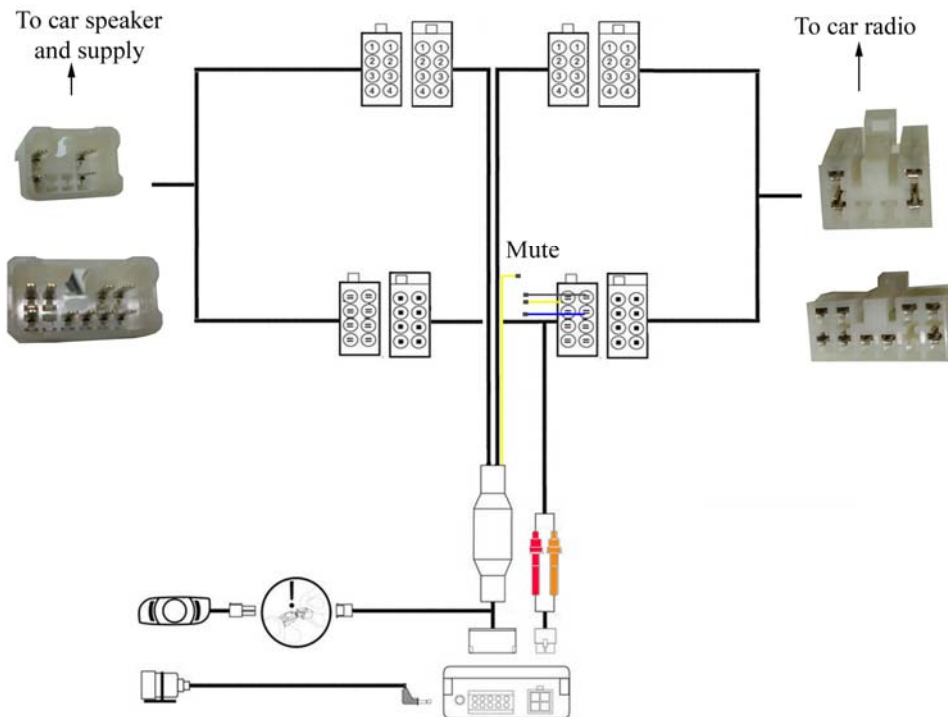

Mounting Procedure for CK3000 Evolution

Same mounting procedure for CK3000