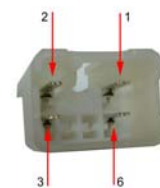

Lexus Audio

N°	Connector	Color	Description
2	Lexus 2	Green	Rear left speaker +
2	Lexus 1	White	Front left speaker +
1	Lexus 1	Grey	Front Right speaker +
1	Lexus 2	Violet	Rear Right speaker +
3	Lexus 2	Green Black	Rear Left speaker -
9	Lexus 1	White Black	Front Left speaker -
10	Lexus 1	Grey Black	Front Right speaker-
6	Lexus 2	Black Violet	Rear Right speaker -

Lexus Supply

N°	Connector	Color	Description
3	Lexus 1	Red	+12 V Permanent
4	Lexus 1	Orange	+12 Ignition
8	Lexus 1	Black	Ground

Lexus Audio

N°	Connector	Color	Description
2	Lexus 4	Green	Rear left speaker +
2	Lexus 3	White	Front left speaker +
1	Lexus 3	Grey	Front Right speaker +
1	Lexus 4	Violet	Rear Right speaker +
3	Lexus 4	Green Black	Rear Left speaker -
9	Lexus 3	White Black	Front Left speaker -
10	Lexus 3	Grey Black	Front Right speaker-
6	Lexus 4	Black Violet	Rear Right speaker -

Lexus Supply

N°	Connector	Color	Description
3	Lexus 3	Red	+12 V Permanent
4	Lexus 3	Orange	+12 Ignition
8	Lexus 3	Black	Ground

Lexus 4