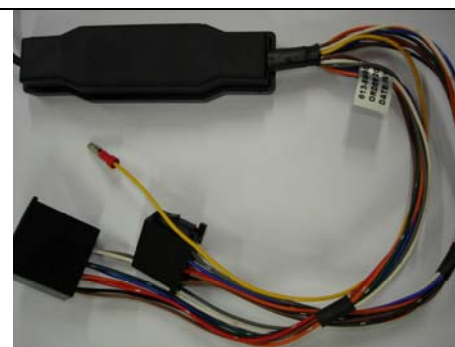

# Wiring for Lexus ISO Adapter

**Car's models :**

<b>GS 300</b>	< 1998
<b>LS 400</b>	1990-2000
<b>IS 200</b>	1999-2003

**Reference :** AC000005AA

If you are interested, contact our sales department :

[sales@parrot.fr](mailto:sales@parrot.fr)

Pin Number		Couleur	Description
1		Grey	Rear right speaker +
2		White	Rear right speaker -
3		Blue	Front right speaker +
4		Green	Front right speaker -
5		Red	Front left speaker +
6		Orange	Front left speaker -
7		Bronw	Rear left speaker +
8		Black	Rear left speaker -