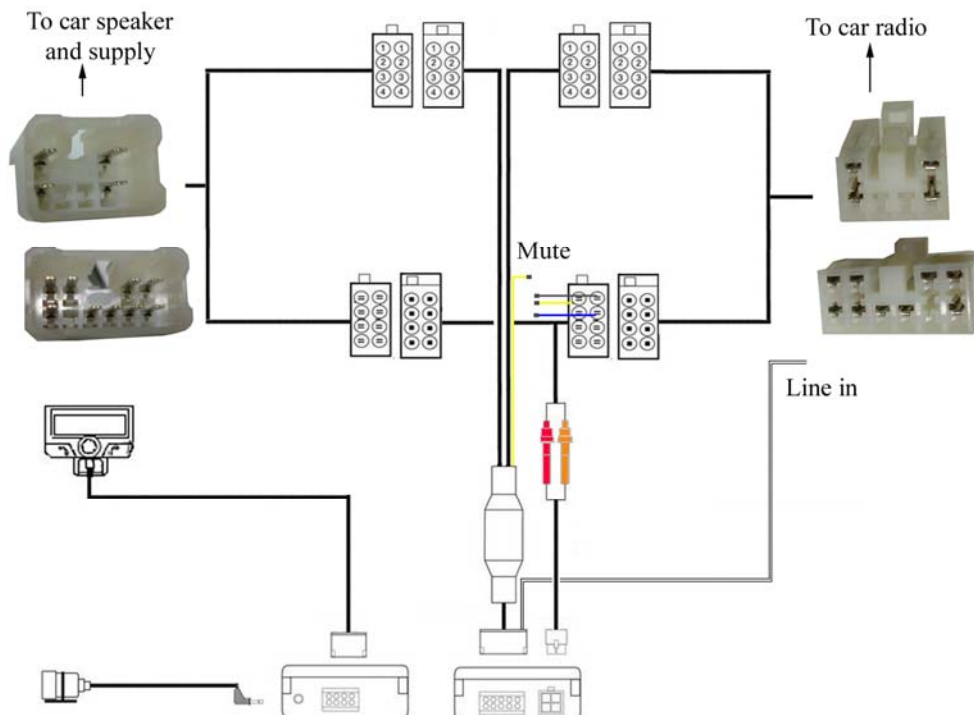

Mounting Procedure for CK3100

Same mounting procedure for CK3300, CK3500