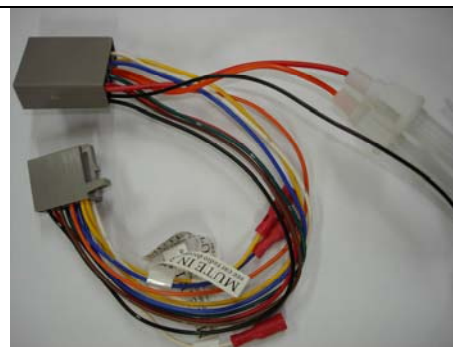

Car kit Parrot Battery

Pin Number		Couleur	Description
1		White	Mute In 1
2		Yellow	Mute In 2
3		Blue	Mute In 3
4		Orange	+ 12V Memory
5		Green	
6		Brown	
7		Red	+ 12 V Permanent
8		Black	Masse