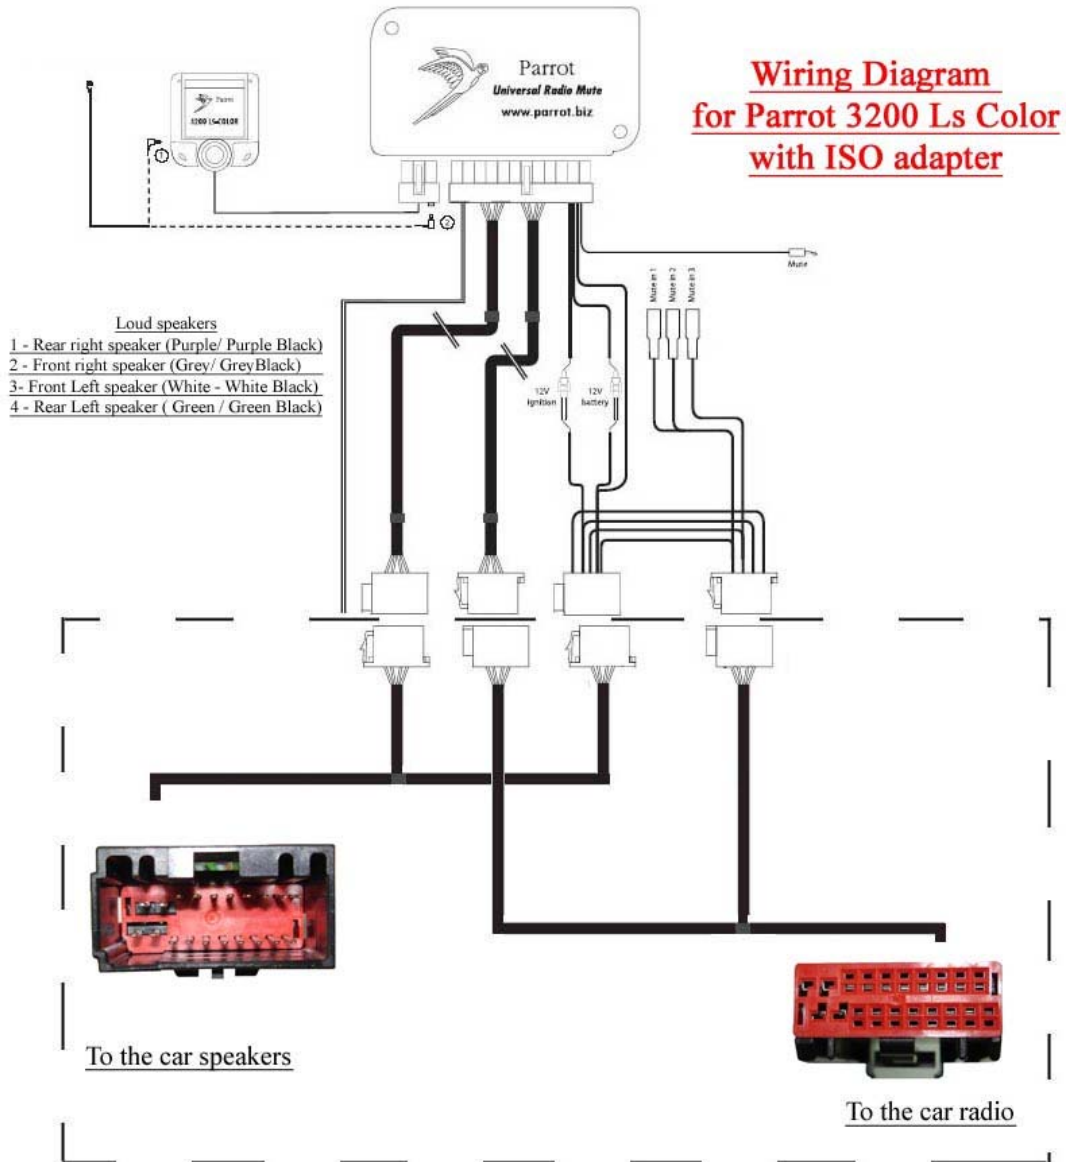

Land Rover Supply

| N° | | Color | Description |
|----|---|--------|----------------|
| 2 |  | Yellow | +12 V Ignition |
| 11 |  | Red | +12 Permanent |
| 1 |  | Black | Ground |

Land Rover Audio

| N° | | Color | Description |
|----|---|--------------|-----------------------|
| 3 |  | Green | Rear left speaker + |
| 13 |  | White | Rear left speaker + |
| 15 |  | Grey | Front Right speaker + |
| 5 |  | Violet | Rear Right speaker + |
| 4 |  | Green Black | Rear Left speaker - |
| 12 |  | White Black | Front Left speaker - |
| 14 |  | Grey Black | Front Right speaker- |
| 6 |  | Black Violet | Rear Right speaker - |

Land Rover Supply

| N° | | Color | Description |
|----|---|--------|----------------|
| 2 |  | Yellow | +12 V Ignition |
| 11 |  | Red | +12 Permanent |
| 1 |  | Black | Ground |

Mounting Procedure for Parrot 3200 Ls Color