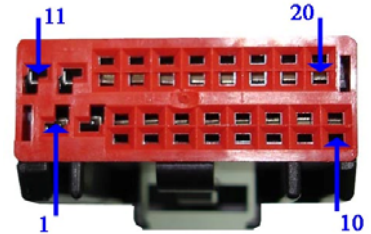

sales@parrot.fr

Parrot 3200 LS Color :

| Pin | Color | Function | |
|-----|--------------|----------|-----------------------------|
| | | Pin | Color |
| 1 | Purple Black | | Rear Right Speaker - |
| 2 | Grey black | | Front Right Speaker - |
| 3 | White black | | Front Left Speaker - |
| 4 | Green black | | Rear Left Speaker - |
| 5 | Green black | | Rear Left Radio Speaker - |
| 6 | White black | | Front Left Radio Speaker - |
| 7 | Grey black | | Front right Radio Speaker + |
| 8 | Purple Black | | Rear Right Radio Speaker + |
| 9 | Red | | Line in 1P |
| 10 | White | | Line in 2P |
| 11 | Yellow | | Mute |
| 12 | Black | | Ground |
| 13 | Purple | | Rear Right Speaker - |
| 14 | Grey | | Front Right Speaker - |
| 15 | White | | Front Left Speaker - |
| 16 | Green | | Rear Left Speaker - |
| 17 | Green | | Rear Left Radio Speaker + |
| 18 | White | | Front Left Radio Speaker + |
| 19 | Grey | | Front right Radio Speaker + |
| 20 | Purple | | Rear Right Radio Speaker + |
| 21 | | | Line in 1M |
| 22 | | | Line in 2M |
| 23 | | | 12V Key (Fuse) |
| 24 | | | 12 V (Fuse) |

Land Rover Supply

| N° | | Color | Description |
|----|---|--------|----------------|
| 2 |  | Yellow | +12 V Ignition |
| 11 |  | Red | +12 Permanent |
| 1 |  | Black | Ground |

Land Rover Audio

| N° | | Color | Description |
|----|---|--------------|-----------------------|
| 3 |  | Green | Rear left speaker + |
| 13 |  | White | Rear left speaker + |
| 15 |  | Grey | Front Right speaker + |
| 5 |  | Violet | Rear Right speaker + |
| 4 |  | Green Black | Rear Left speaker - |
| 12 |  | White Black | Front Left speaker - |
| 14 |  | Grey Black | Front Right speaker- |
| 6 |  | Black Violet | Rear Right speaker - |