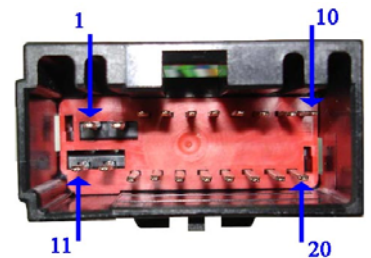

Land Rover Audio

| N° | | Color | Description |
|----|---|--------------|-----------------------|
| 3 |  | Green | Rear left speaker + |
| 13 |  | White | Rear left speaker + |
| 15 |  | Grey | Front Right speaker + |
| 5 |  | Violet | Rear Right speaker + |
| 4 |  | Green Black | Rear Left speaker - |
| 12 |  | White Black | Front Left speaker - |
| 14 |  | Grey Black | Front Right speaker- |
| 6 |  | Black Violet | Rear Right speaker - |

Land Rover Supply

| N° | | Color | Description |
|----|---|--------|----------------|
| 2 |  | Yellow | +12 V Ignition |
| 11 |  | Red | +12 Permanent |
| 1 |  | Black | Ground |

Land Rover Audio

| N° | | Color | Description |
|----|---|--------------|-----------------------|
| 3 |  | Green | Rear left speaker + |
| 13 |  | White | Rear left speaker + |
| 15 |  | Grey | Front Right speaker + |
| 5 |  | Violet | Rear Right speaker + |
| 4 |  | Green Black | Rear Left speaker - |
| 12 |  | White Black | Front Left speaker - |
| 14 |  | Grey Black | Front Right speaker- |
| 6 |  | Black Violet | Rear Right speaker - |