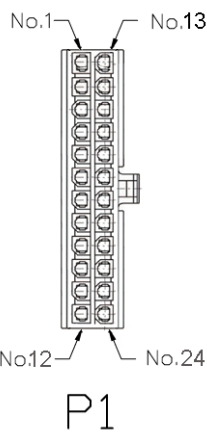

Wiring for Land Rover 2 ISO Adapter

Car's models :

Discovery II: > 2004
Discovery III: > 10 / 2004
Range Rover : > 2005
Range Rover Sport: > 2005

Reference : AC0000050AA

If you are interested, contact our sales department :

sales@parrot.fr

Parrot 3200 LS Color :

| Pin | Color | Function | |
|-----|--------------|----------|-----------------------------|
| | | Pin | Color |
| 1 | Purple Black | | Rear Right Speaker - |
| 2 | Grey black | | Front Right Speaker - |
| 3 | White black | | Front Left Speaker - |
| 4 | Green black | | Rear Left Speaker - |
| 5 | Green black | | Rear Left Radio Speaker - |
| 6 | White black | | Front Left Radio Speaker - |
| 7 | Grey black | | Front right Radio Speaker + |
| 8 | Purple Black | | Rear Right Radio Speaker + |
| 9 | Red | | Line in 1P |
| 10 | White | | Line in 2P |
| 11 | Yellow | | Mute |
| 12 | Black | | Ground |
| 13 | Purple | | Rear Right Speaker - |
| 14 | Grey | | Front Right Speaker - |
| 15 | White | | Front Left Speaker - |
| 16 | Green | | Rear Left Speaker - |
| 17 | Green | | Rear Left Radio Speaker + |
| 18 | White | | Front Left Radio Speaker + |
| 19 | Grey | | Front right Radio Speaker + |
| 20 | Purple | | Rear Right Radio Speaker + |
| 21 | | | Line in 1M |
| 22 | | | Line in 2M |
| 23 | | | 12V Key (Fuse) |
| 24 | | | 12 V (Fuse) |

Land Rover Supply

| N° | | Color | Description |
|----|---|--------|----------------|
| 2 |  | Yellow | +12 V Ignition |
| 11 |  | Red | +12 Permanent |
| 1 |  | Black | Ground |

Land Rover Audio

| N° | | Color | Description |
|----|---|--------------|-----------------------|
| 3 |  | Green | Rear left speaker + |
| 13 |  | White | Rear left speaker + |
| 15 |  | Grey | Front Right speaker + |
| 5 |  | Violet | Rear Right speaker + |
| 4 |  | Green Black | Rear Left speaker - |
| 12 |  | White Black | Front Left speaker - |
| 14 |  | Grey Black | Front Right speaker- |
| 6 |  | Black Violet | Rear Right speaker - |