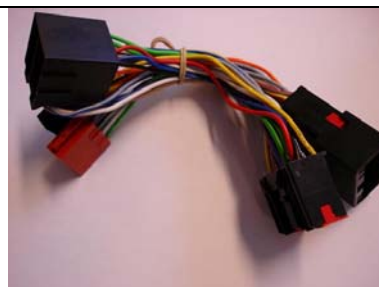

Wiring for Land Rover 2 ISO Adapter

Car's models :

Discovery II: > 2004
Discovery III: > 10 / 2004
Range Rover : > 2005
Range Rover Sport: > 2005

Reference : AC0000050AA

If you are interested, contact our sales department :

sales@parrot.fr

Parrot 3200 LS Color :

| Pin | Color | Function | |
|-----|--------------|----------|-----------------------------|
| | | Pin | Color |
| 1 | Purple Black | | Rear Right Speaker - |
| 2 | Grey black | | Front Right Speaker - |
| 3 | White black | | Front Left Speaker - |
| 4 | Green black | | Rear Left Speaker - |
| 5 | Green black | | Rear Left Radio Speaker - |
| 6 | White black | | Front Left Radio Speaker - |
| 7 | Grey black | | Front right Radio Speaker + |
| 8 | Purple Black | | Rear Right Radio Speaker + |
| 9 | Red | | Line in 1P |
| 10 | White | | Line in 2P |
| 11 | Yellow | | Mute |
| 12 | Black | | Ground |
| 13 | Purple | | Rear Right Speaker - |
| 14 | Grey | | Front Right Speaker - |
| 15 | White | | Front Left Speaker - |
| 16 | Green | | Rear Left Speaker - |
| 17 | Green | | Rear Left Radio Speaker + |
| 18 | White | | Front Left Radio Speaker + |
| 19 | Grey | | Front right Radio Speaker + |
| 20 | Purple | | Rear Right Radio Speaker + |
| 21 | | | Line in 1M |
| 22 | | | Line in 2M |
| 23 | | | 12V Key (Fuse) |
| 24 | | | 12 V (Fuse) |

Land Rover Supply

| N° | | Color | Description |
|----|---|--------|----------------|
| 2 |  | Yellow | +12 V Ignition |
| 11 |  | Red | +12 Permanent |
| 1 |  | Black | Ground |

Land Rover Audio

| N° | | Color | Description |
|----|---|--------------|-----------------------|
| 3 |  | Green | Rear left speaker + |
| 13 |  | White | Rear left speaker + |
| 15 |  | Grey | Front Right speaker + |
| 5 |  | Violet | Rear Right speaker + |
| 4 |  | Green Black | Rear Left speaker - |
| 12 |  | White Black | Front Left speaker - |
| 14 |  | Grey Black | Front Right speaker- |
| 6 |  | Black Violet | Rear Right speaker - |